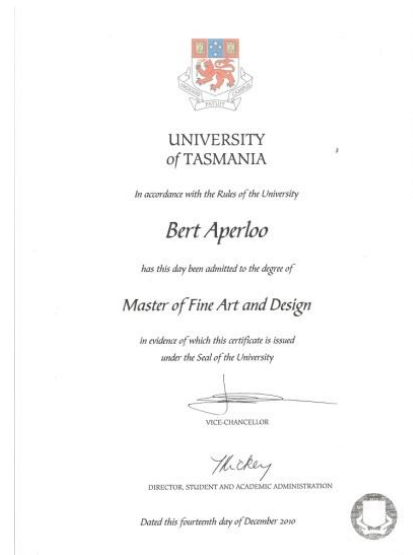

Bert Aperloo M.Ed., MFAD, BFA

13 Fehre Court, Sandy Bay TAS 7005, AUSTRALIA

Mobile: +61 418 133 844

Website: www.aperloogallery.com

Email: baperloo@bigpond.com

Key skills

- Furniture Designing/making and printmaking skills
- Computer skills: Microsoft Office, Microsoft publisher, Adobe Photoshop, Cinema4D
- Recognition - Golden key International Honour Society

Work in Public Collections

- Chemistry Tearoom, Department of Chemistry, University of Tasmania - Sandy Bay campus
- HQ of the Royal Australian Chemical Institute Inc., 1/21 Vale Street, North Melbourne

Exhibitions

1. Oct.2011 – Oct. 2011 Menzies Research Institute Tasmania
   ‘The Art of Christmas’
2. Aug.2011 – Dec. 2011 Hobart, Devonport, Melbourne, Canberra, Wollongong, Sydney, Adelaide, Albany, Perth, Geraldton. (Australia)
   Nelson, Palmerston North (New Zealand)
   ‘The Periodic Table in Print ‘
3. Oct.2010 – Nov. 2010 Menzies Research Institute Tasmania
   ‘The Art of Christmas’
4. Sept.2010 – Oct. 2010 Lumin8
   ‘Two of my favourite things’
5. Sept.2010 – Oct. 2010 Handmark Gallery Hobart
   ‘Works on Paper’
6. July 2010 – Aug. 2010 Handmark Gallery Evandale
   ‘Works on Paper’
7. May 2010 Salamanca Arts Centre – Light box Gallery
   Euro glider
8. January 2010 Salamanca Arts Centre – Light box Gallery
   Migration